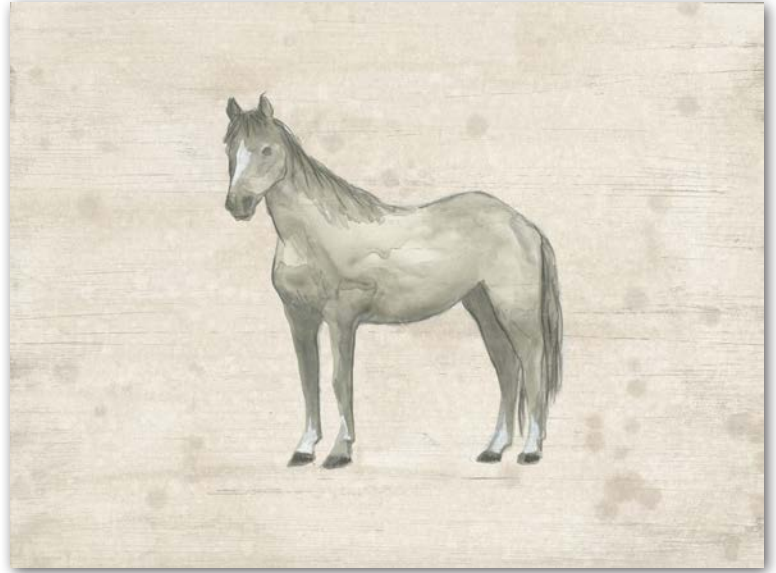

2977439 Antique Equine Sketch II
June Erica Vess | 24x32