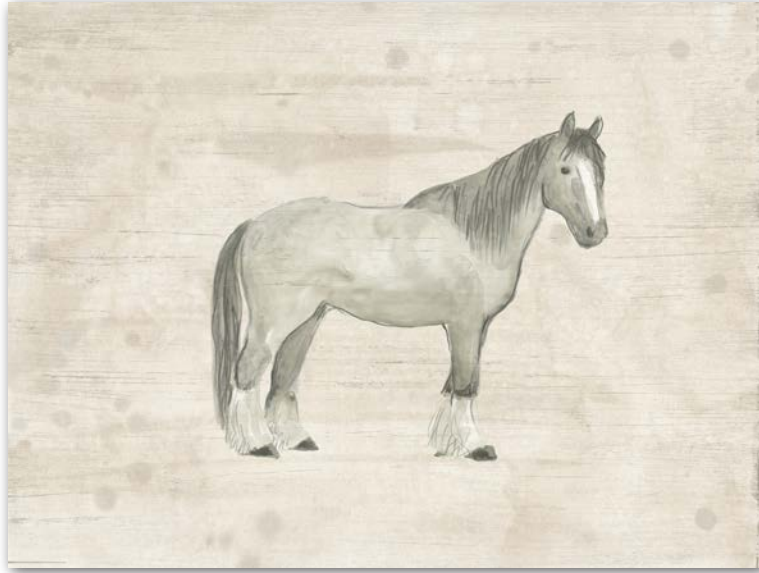

world art+ group

Trends @ WAG | Rugged Wanderer | New Releases

2977438 Antique Equine Sketch I
June Erica Vess | 24x32