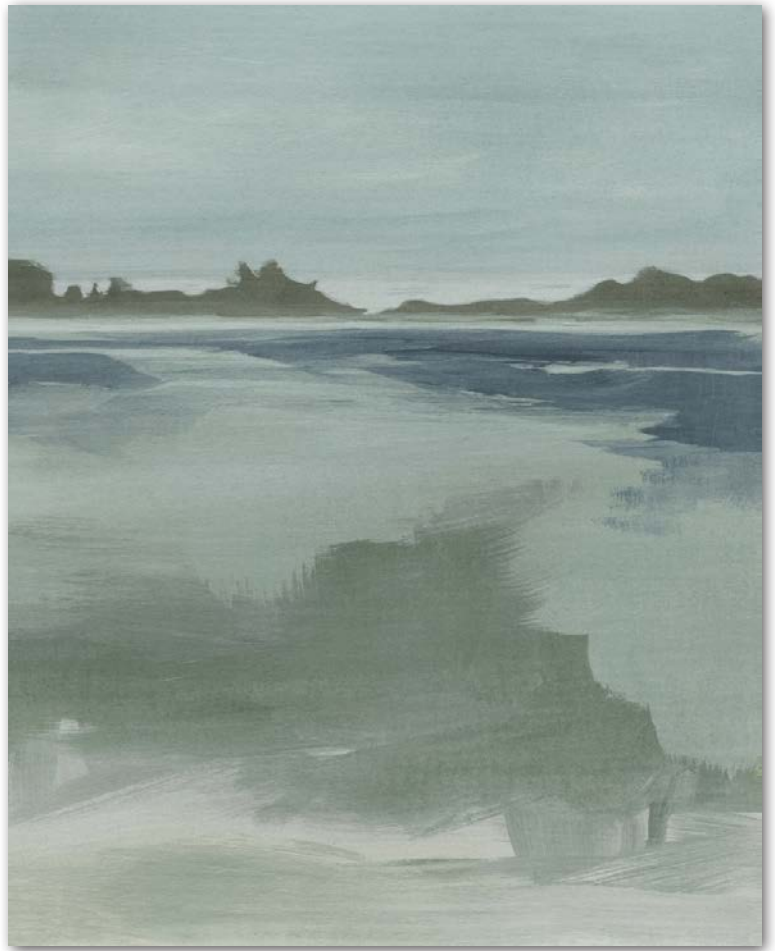

2980633 Sweeping Tide II
Grace Popp | 20x16

Limited Edition Giclée:

Available on Fine Art Cotton Rag Paper in Limited Editions of 950 with Artist Signature