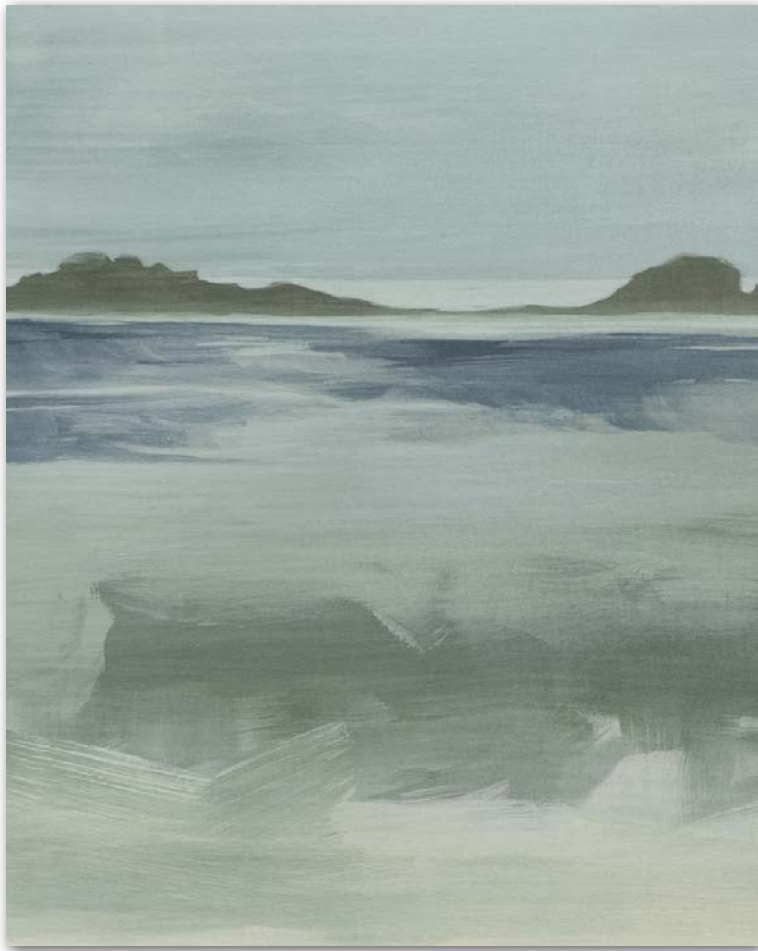

world art+ group

Trends @ WAG | Rugged Wanderer | New Releases

2980623 Sweeping Tide I
Grace Popp | 20x16