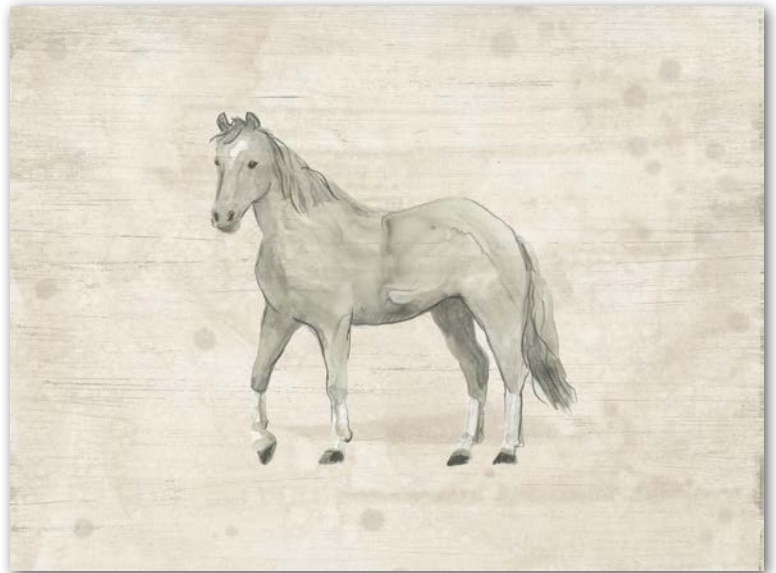

# world art+ group

Trends @ WAG | Rugged Wanderer | New Releases

**2977438 Antique Equine Sketch I**  
June Erica Vess | 24x32

**2977439 Antique Equine Sketch II**  
June Erica Vess | 24x32

**2977440 Antique Equine Sketch III**  
June Erica Vess | 24x32