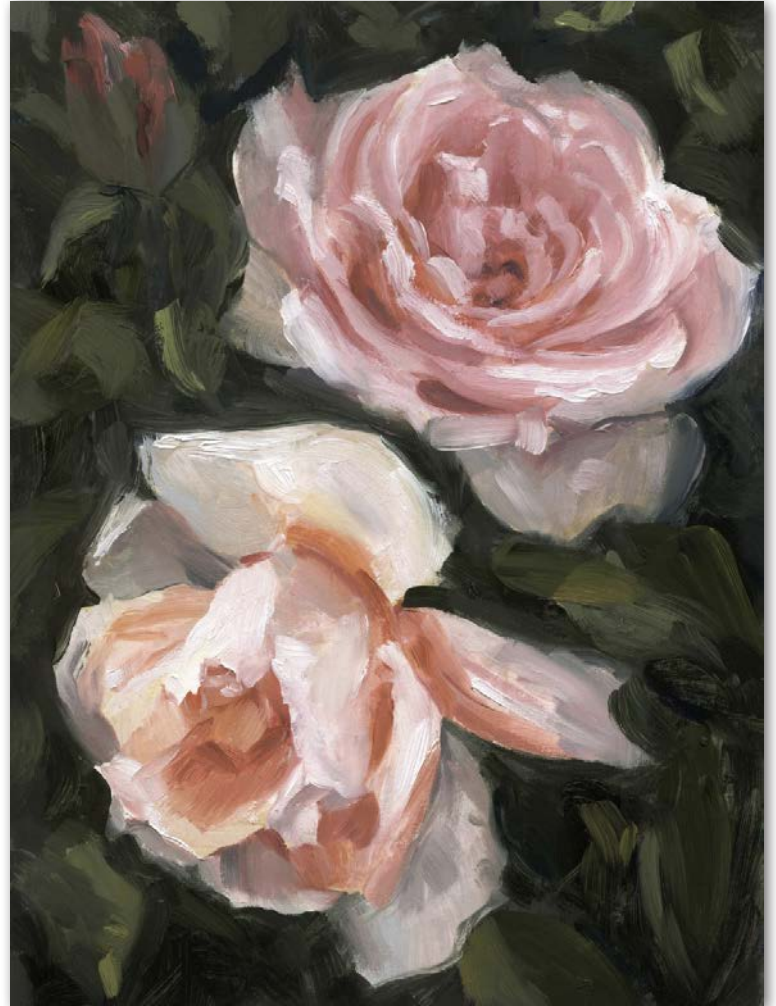

2981269 Peachy Roses II
Victoria Barnes | 24x18

Limited Edition Giclée:

Available on Fine Art Cotton Rag Paper in Limited Editions of 950 with Artist Signature