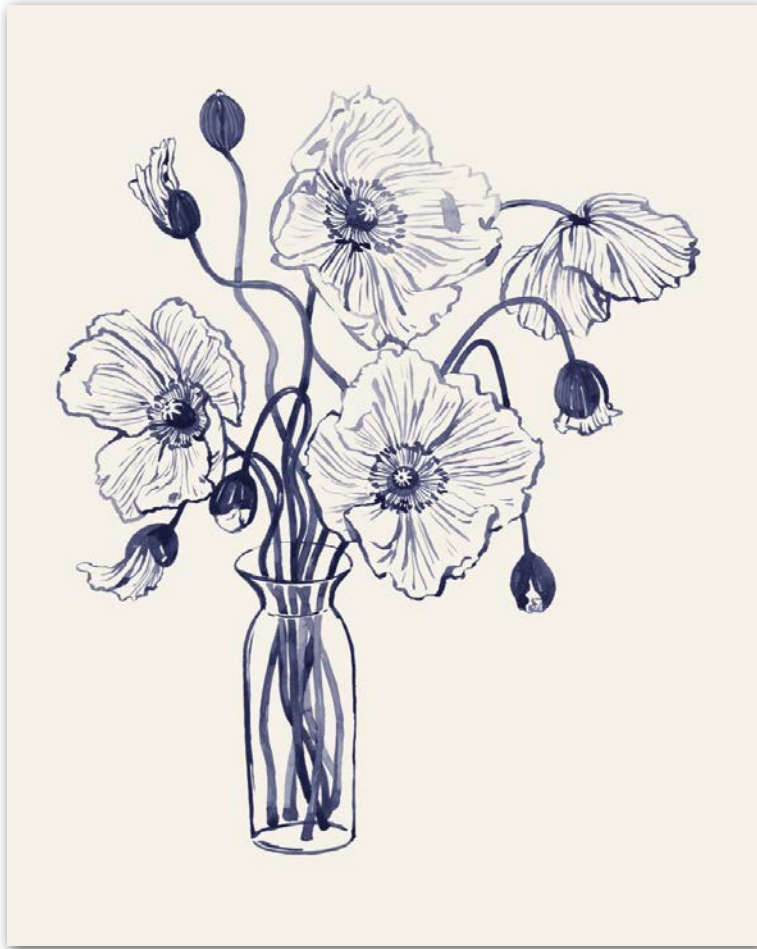

world art+ group

Trends @ WAG | Naturalist Tapestry | New Releases

2983674 Navy Watercolor Poppies I
Grace Popp | 20x16