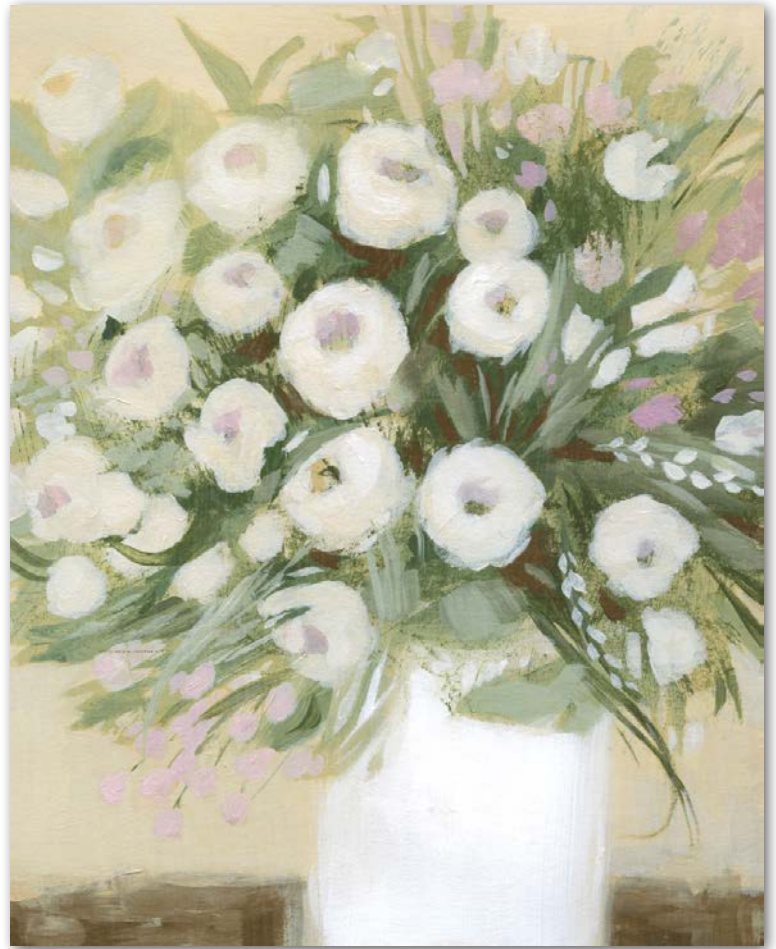

2981286 Soft Sun Bouquet II
Grace Popp | 20x16

Limited Edition Giclée:

Available on Fine Art Cotton Rag Paper in Limited Editions of 950 with Artist Signature