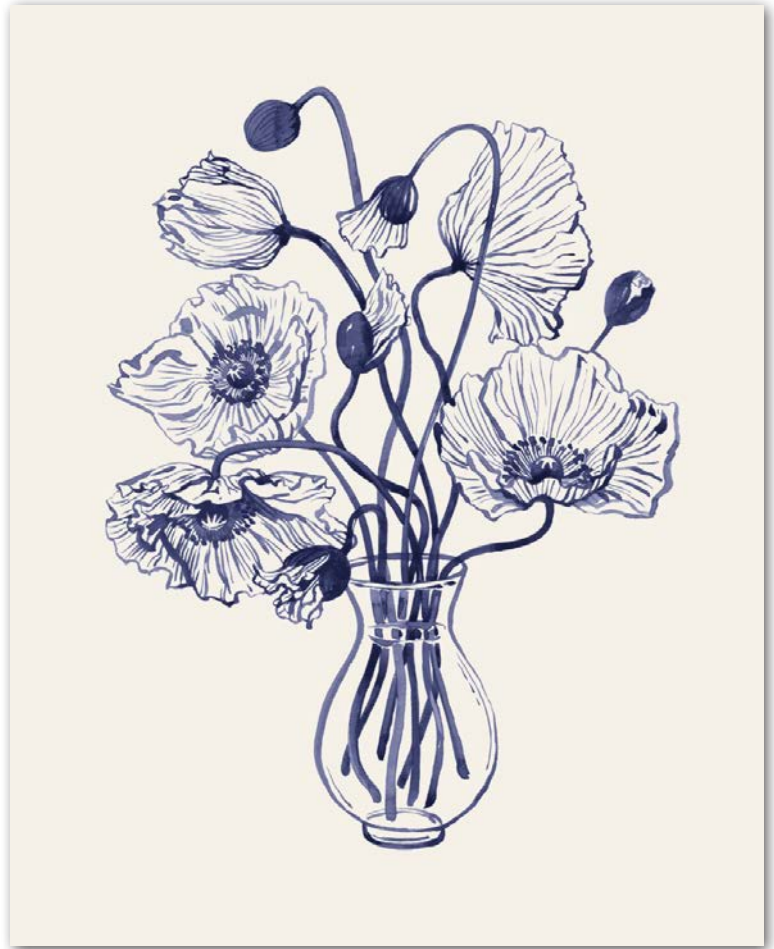

2983675 Navy Watercolor Poppies II
Grace Popp | 20x16

Limited Edition Giclée:

Available on Fine Art Cotton Rag Paper in Limited Editions of 950 with Artist Signature