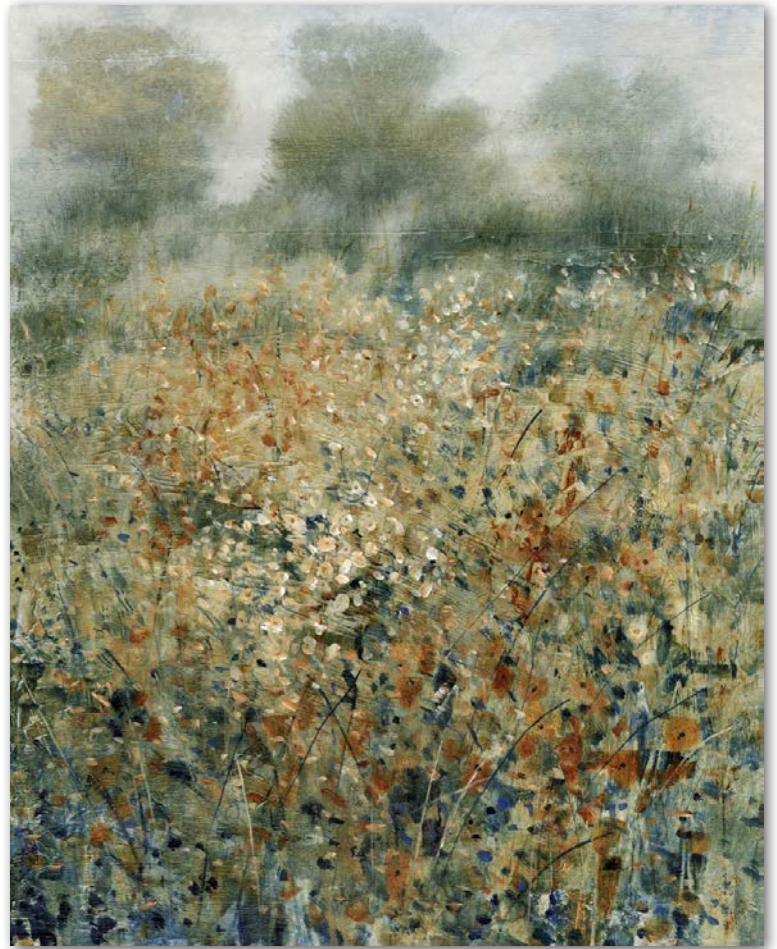

world art+ group

Trends @ WAG | Naturalist Tapestry | New Releases

2979336 Misty Early Morning I
Tim O'Toole | 20x16

2979337 Misty Early Morning II
Tim O'Toole | 20x16

Limited Edition Giclée:

Available on Fine Art Cotton Rag Paper in Limited Editions of 950 with Artist Signature