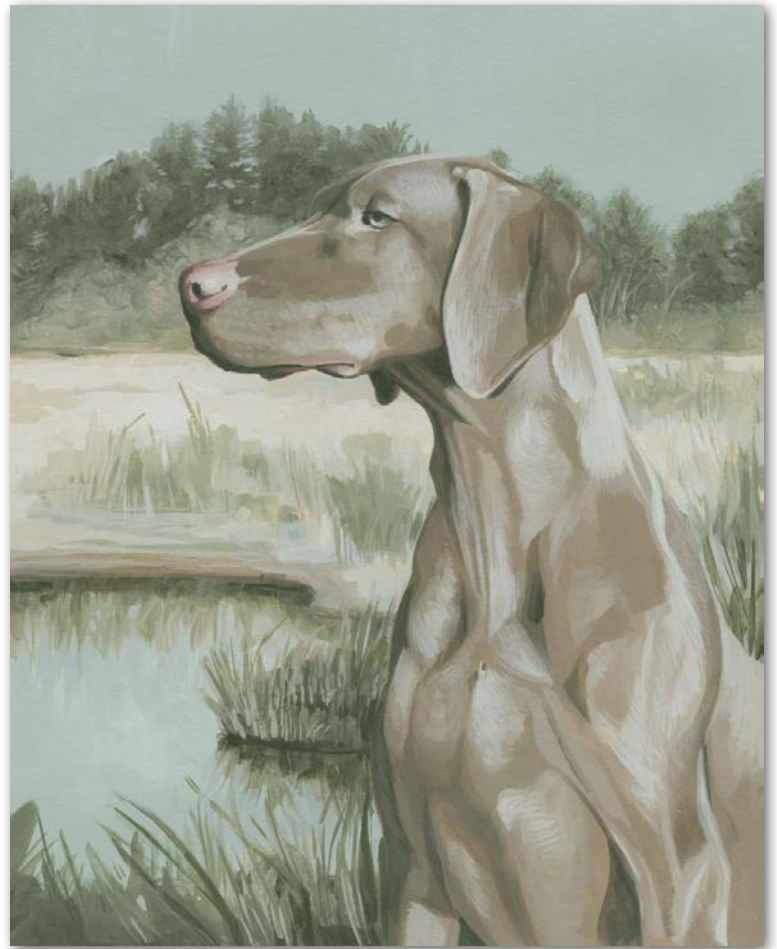

world art+ group

Trends @ WAG | Naturalist Tapestry | New Releases

2980601 Dove Dogs I
Grace Popp | 30x24

2980602 Dove Dogs II
Grace Popp | 30x24

Limited Edition Giclée:

Available on Fine Art Cotton Rag Paper in Limited Editions of 950 with Artist Signature